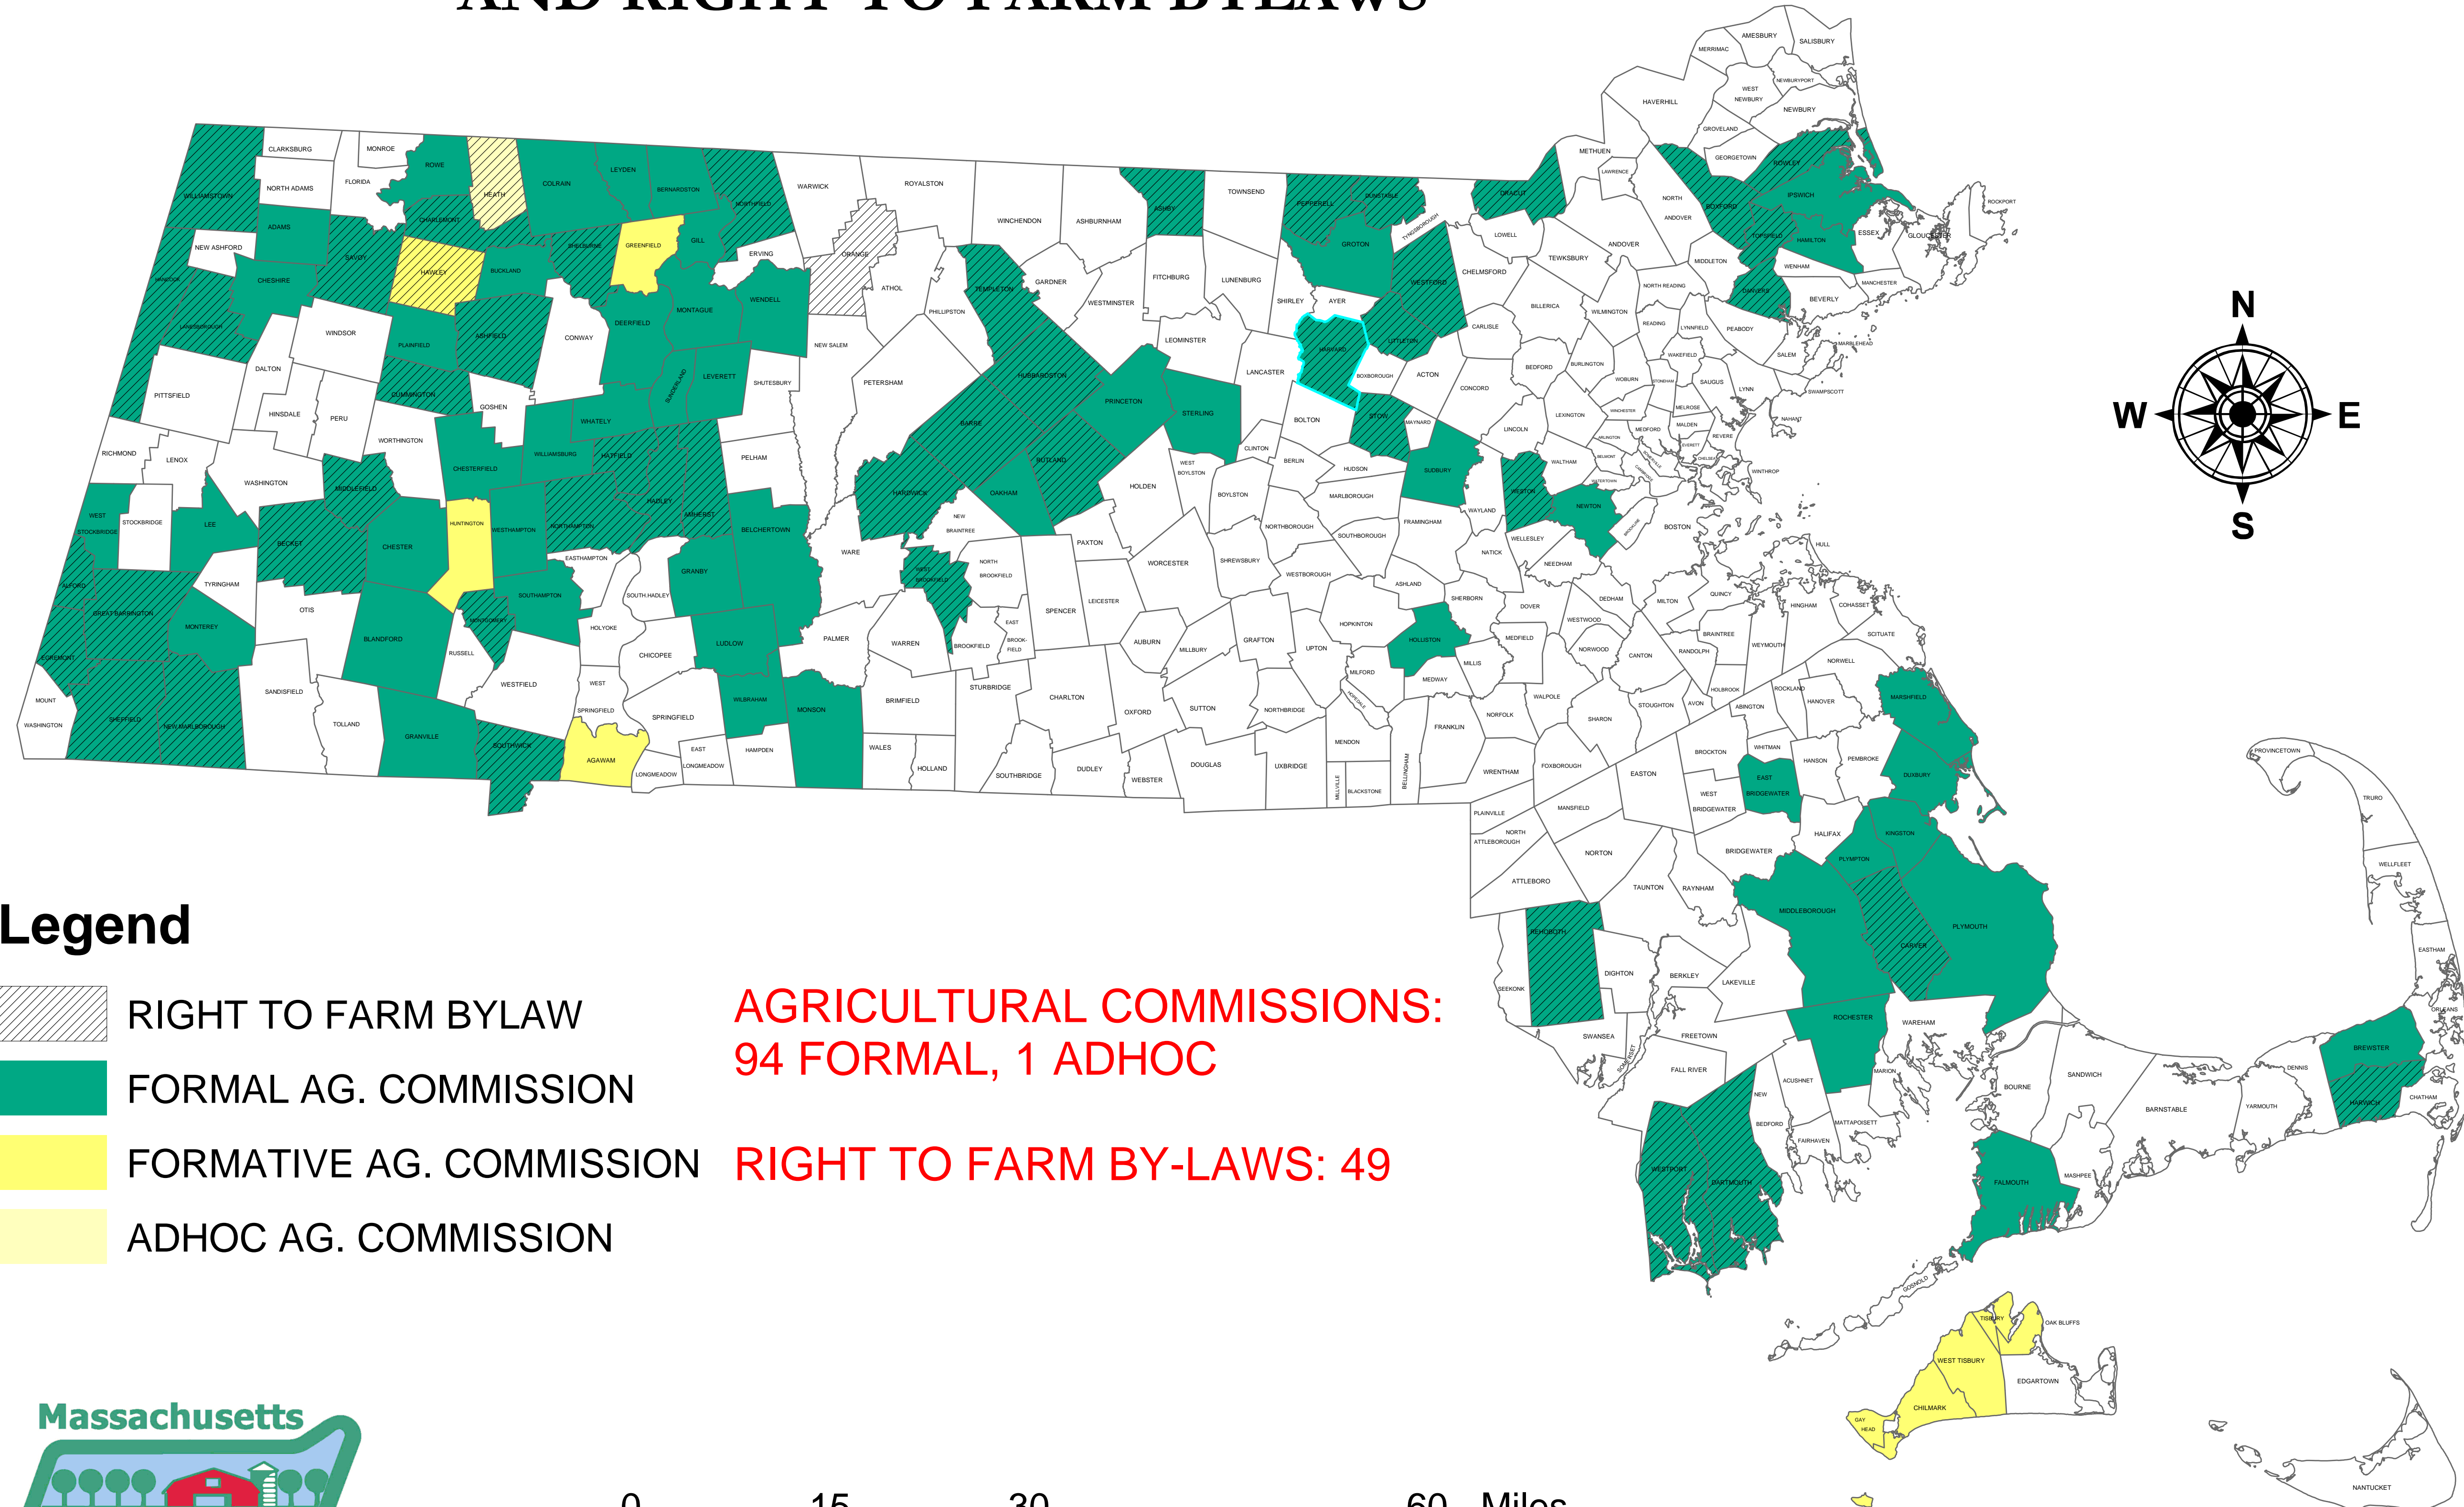

# MASSACHUSETTS CITIES AND TOWNS WITH AGRICULTURAL COMMISSIONS AND RIGHT TO FARM BYLAWS

## Legend

-  RIGHT TO FARM BYLAW
-  FORMAL AG. COMMISSION
-  FORMATIVE AG. COMMISSION
-  ADHOC AG. COMMISSION

**AGRICULTURAL COMMISSIONS:**  
94 FORMAL, 1 ADHOC

**RIGHT TO FARM BY-LAWS: 49**

0 15 30 60 Miles